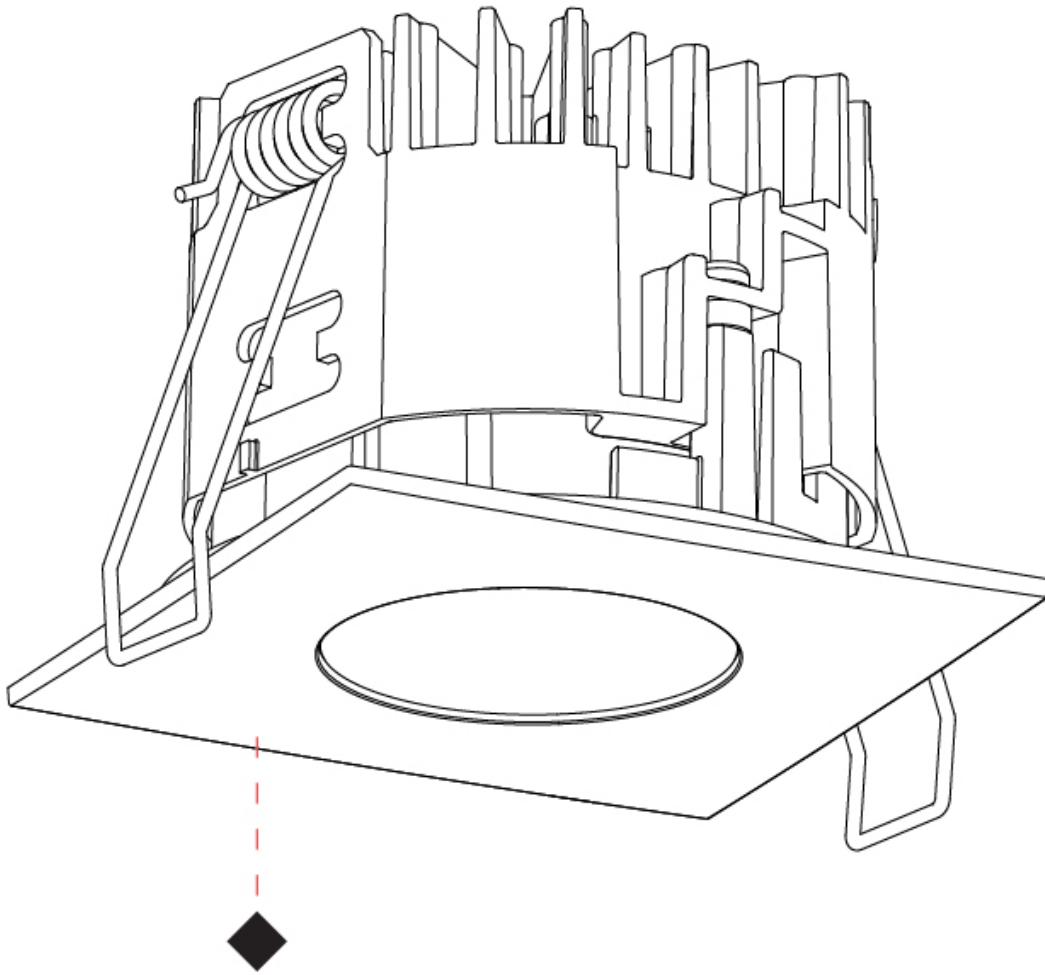

OIKO PRO SQUARE FIXED RECESSED

A350103-

PROJECT	_____
TYPE	_____
SPECIFIER	_____
QUANTITY	_____
DATE	_____