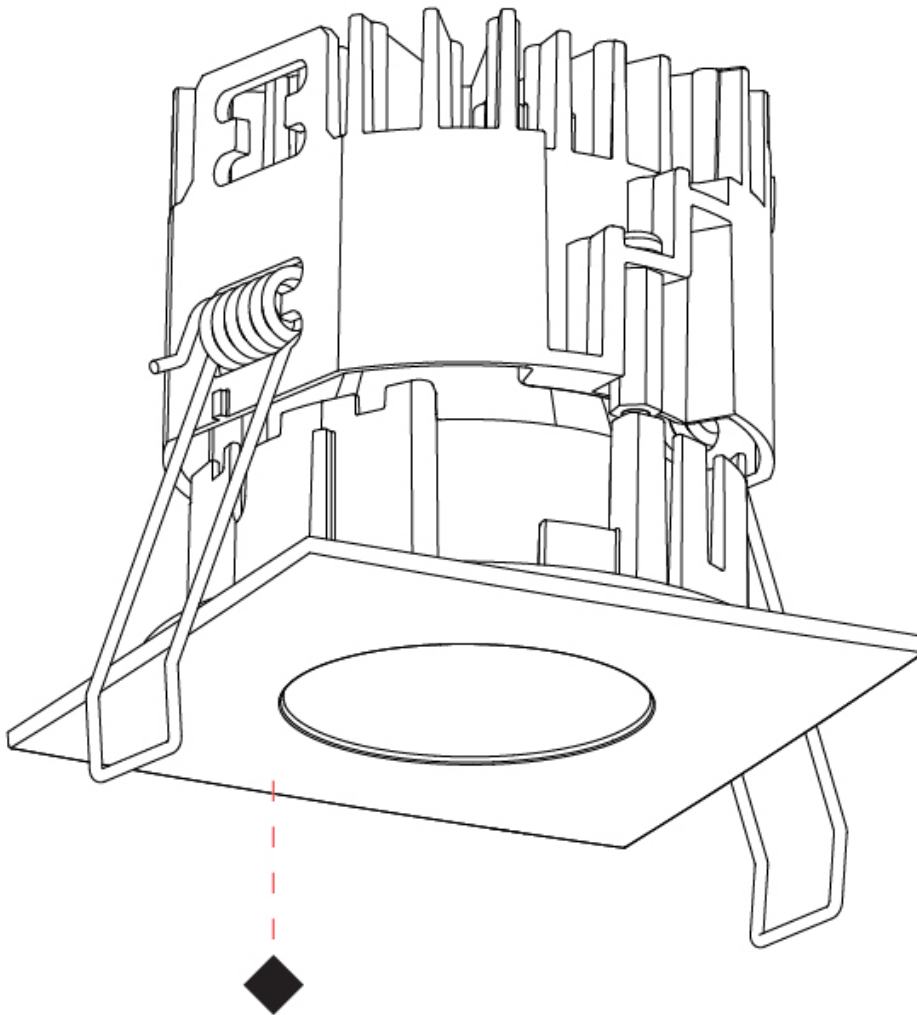

OIKO PRO SQUARE FIXED RECESSED

A350102-

PROJECT _____

TYPE _____

SPECIFIER _____

QUANTITY _____

DATE _____