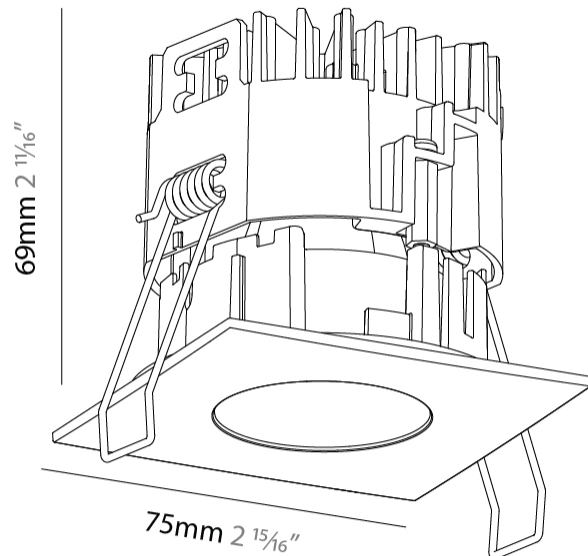

GENERAL

Series: Oiko Pro Square
Subseries: Oiko Pro Square Fixed
Brand: Prolicht
Division: Architectural
Mounting Type: Recessed
Mounting Location: Ceiling
Subcategory: Downlight

PHYSICAL

Shape: Square
Length (mm): 75
Length (in): 2 ¹⁵/₁₆
Width (mm): 75
Width (in): 2 ¹⁵/₁₆
Height (mm): 69
Height (in): 2 ⁵/₇
Ceiling Thickness (mm): 1 - 25
Ceiling Thickness (in): 1/16 - 1 3/16
Min. Recessing Depth (mm): 70
Min. Recessing Depth (in): 2 ³/₄
Light Distribution: Downlight
Weight (kg): 0.209
Diffuser: Lens Pack - No Lens / Opal / Linear Spread Lens / Honeycomb / Spread Lens
Fixture Finish: SSR / BKV / CWI / CRY / HAB / UFT / ITA / RUA / FTG / MYG / LOD / PUS / FRO / FUP / KIA / POP / BLS / SPG / MEY / GOH / GUM / CHC / COM / ABZ / JAG / OBR / MOS / ROR
Fixture Material: Aluminum Die Cast
Cut-out Measurements: D. 68mm / 2 11/16"

ELECTRICAL

Lamp Type: LED (Zhaga Standard)
Input Wattage (W): 15
Total Output Wattage (W): 14.6
Dimming: Tri-Mode (Non-Dimming and Phase Dimming (120Vac only) and 0-10V Dimming)
Driver Included: Yes
Driver Location: Remote
Driver Type: Constant Current - Universal
Driver Class: Class 2
Input Voltage (V): 120 - 277
Constant Current (MA): 350

LED

Number of LEDs: 1
Color Temperature (°K): 2700 / 3000 / 3500 / 4000
Max. Delivered Lumen (lm): 1326 / 1332 / 1395 / 1408
CRI: >90 CRI
Lamp Life (hrs): 50000

OPTICAL

Reflector°: 36

RATINGS AND CERTIFICATIONS

Certified By: Certified for North American Standards
IP rating: IP54