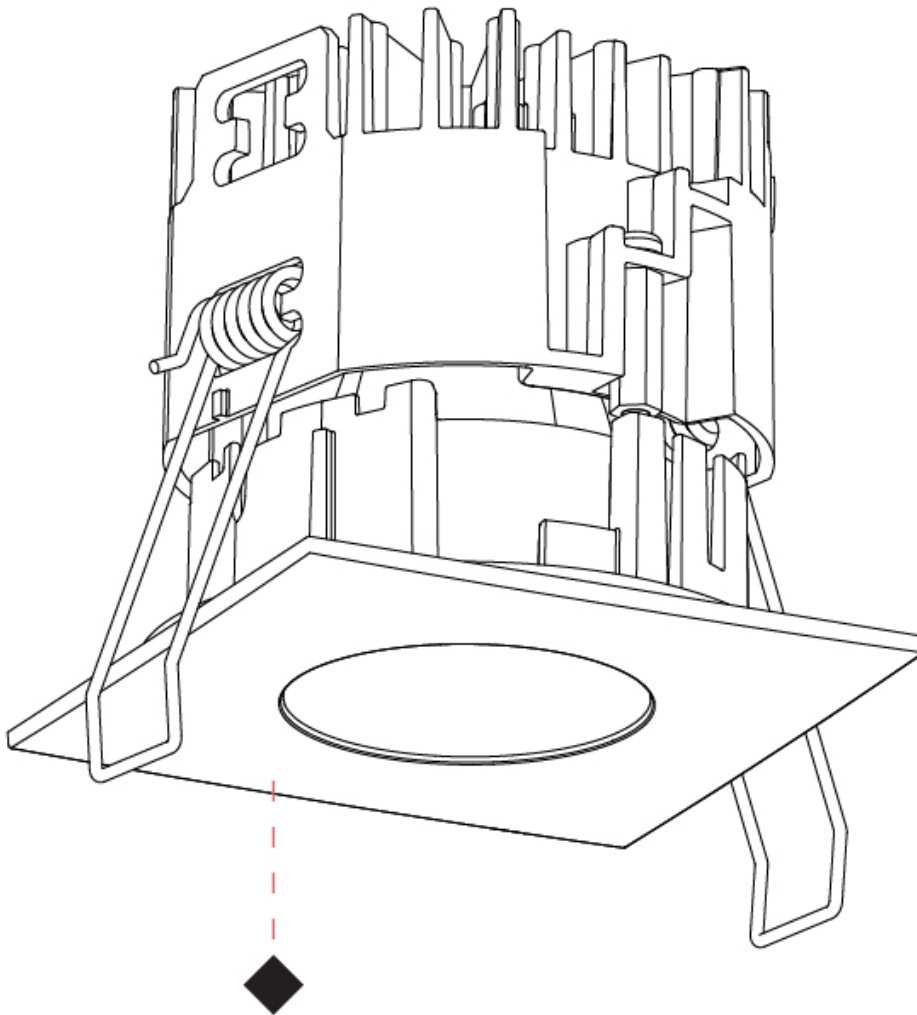

OIKO PRO SQUARE FIXED RECESSED

A350105-

PROJECT

TYPE

SPECIFIER

QUANTITY

DATE