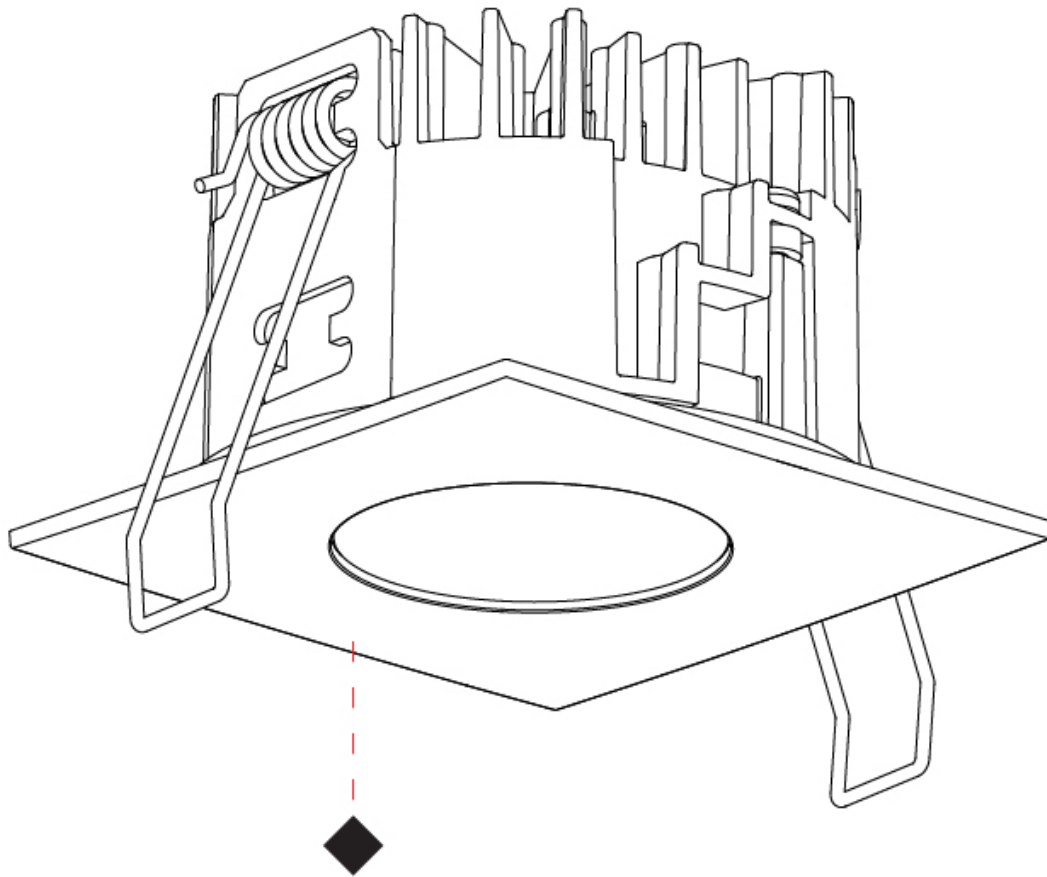

OIKO PRO SQUARE FIXED RECESSED

A350104-

PROJECT	_____
TYPE	_____
SPECIFIER	_____
QUANTITY	_____
DATE	_____